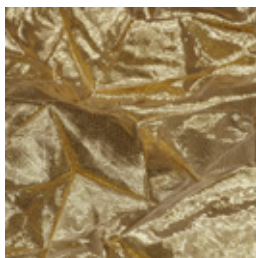

LUREXVOILE 100 CRUNCH

TECHNICAL DATA SHEET

October 2017

This crumpled LurexVoile ensures spectacular 3D effects. It reflects light in different directions.

» **ARTICLE CODE**

6115 025 #

» **WIDTH**

250 cm

» **LENGTH**

± 100 m

» **WEIGHT**

70 g/m²

» **COMPOSITION**

100% LUR

» **FLAME RESISTANCE**

NF P 92-503 (1980)
BS 5867 PART 2 TYPE B

CLASS M1
PASS

» **AVAILABLE COLOURS**

0500